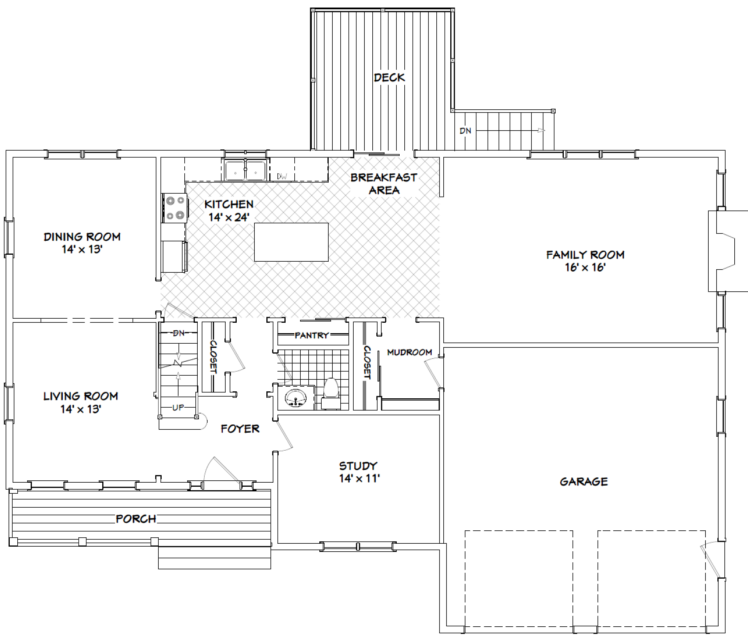

The Aspen

1st Floor

2nd Floor

LIVING AREA
2980 sqft