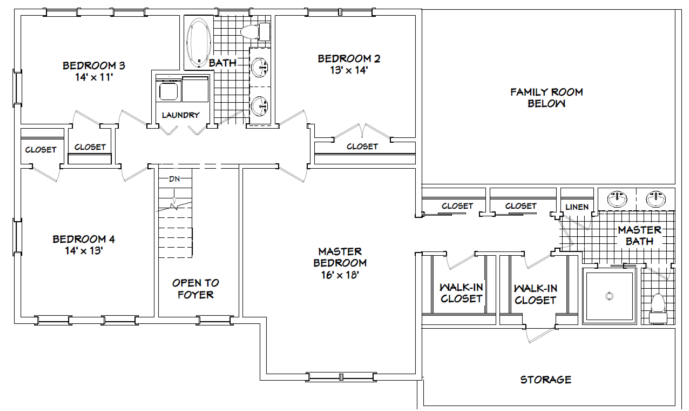

The Aspen

1st Floor

2nd Floor

LIVING AREA
2980 sqft