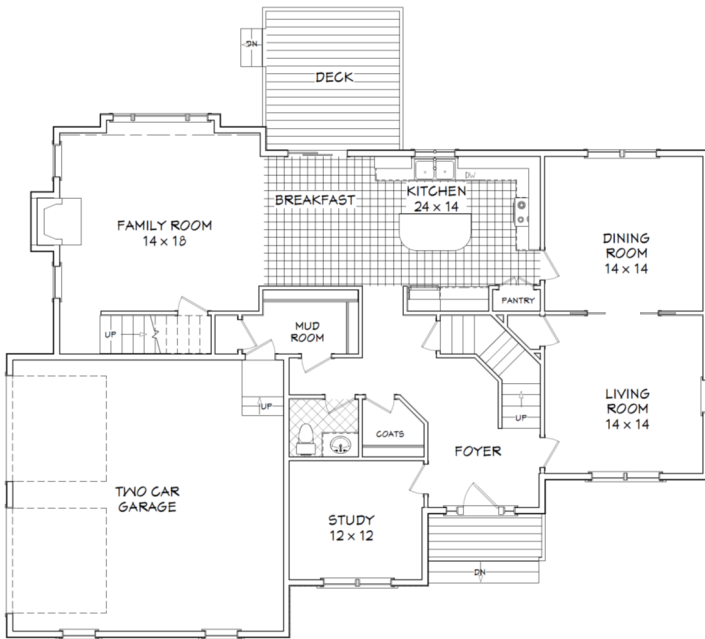

The Sycamore

1st Floor

2nd Floor

LIVING AREA
3300 sqft