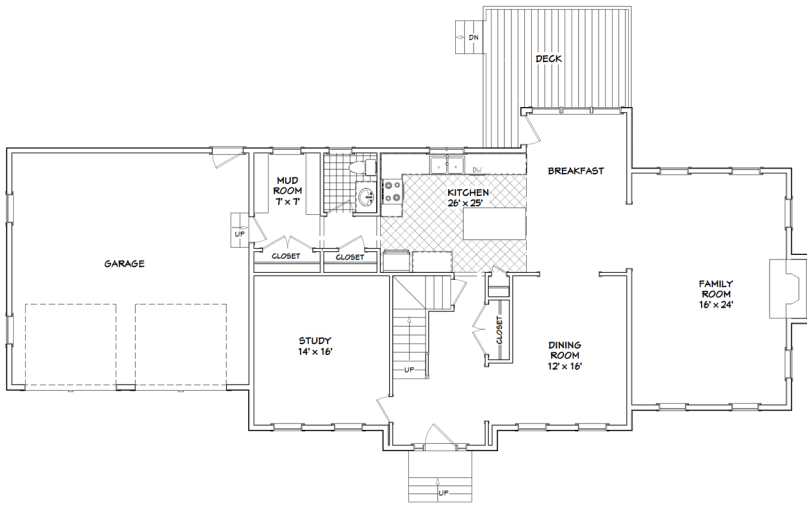

The Juniper

1st Floor

2nd Floor

LIVING AREA
3119 sqft