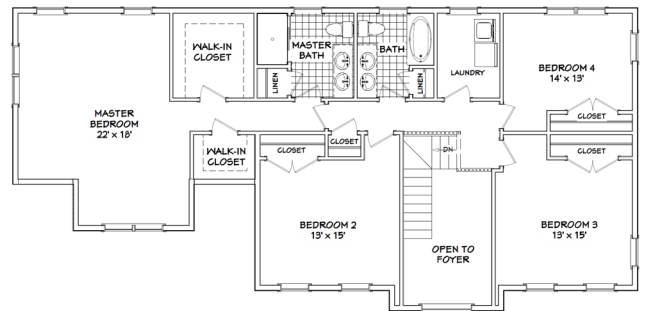

The Juniper

1st Floor

2nd Floor

LIVING AREA
3119 sqft