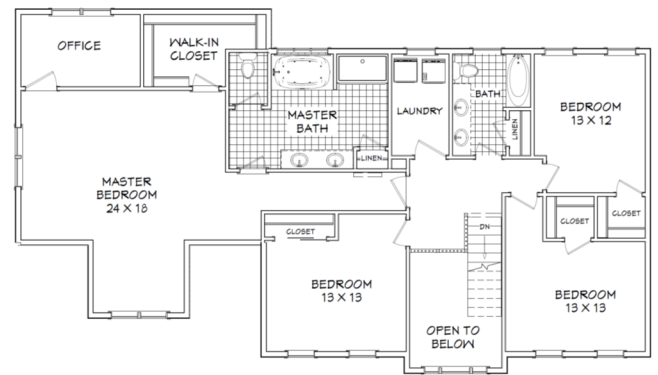

The Chestnut

1st Floor

2nd Floor

LIVING AREA
3300 sqft