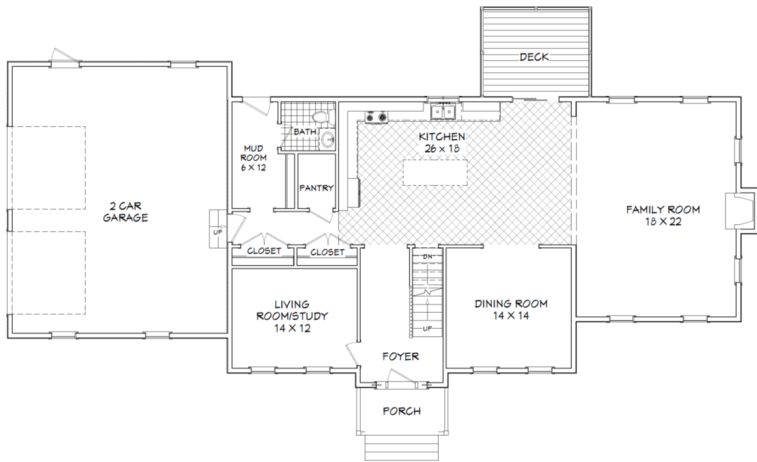

The Chestnut

1st Floor

2nd Floor

LIVING AREA
3300 sqft