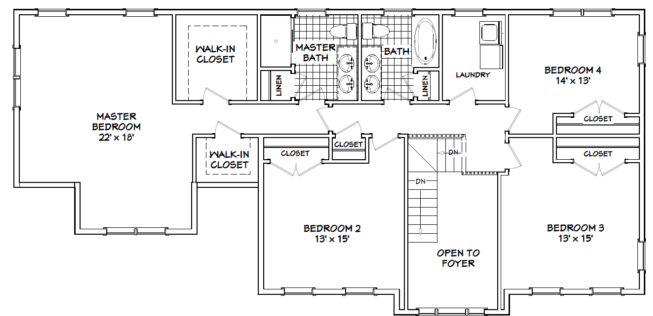

The Boxwood

1st Floor

2nd Floor

LIVING AREA
3119 sqft