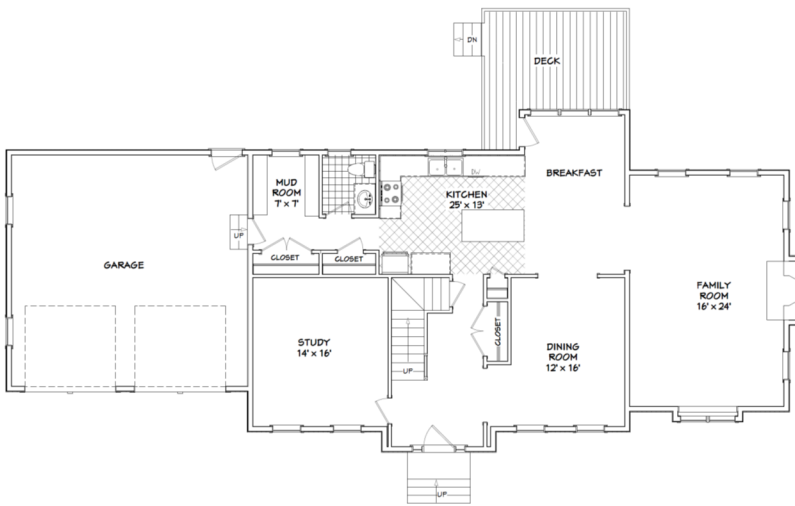

The Boxwood

1st Floor

2nd Floor

LIVING AREA
3119 sqft